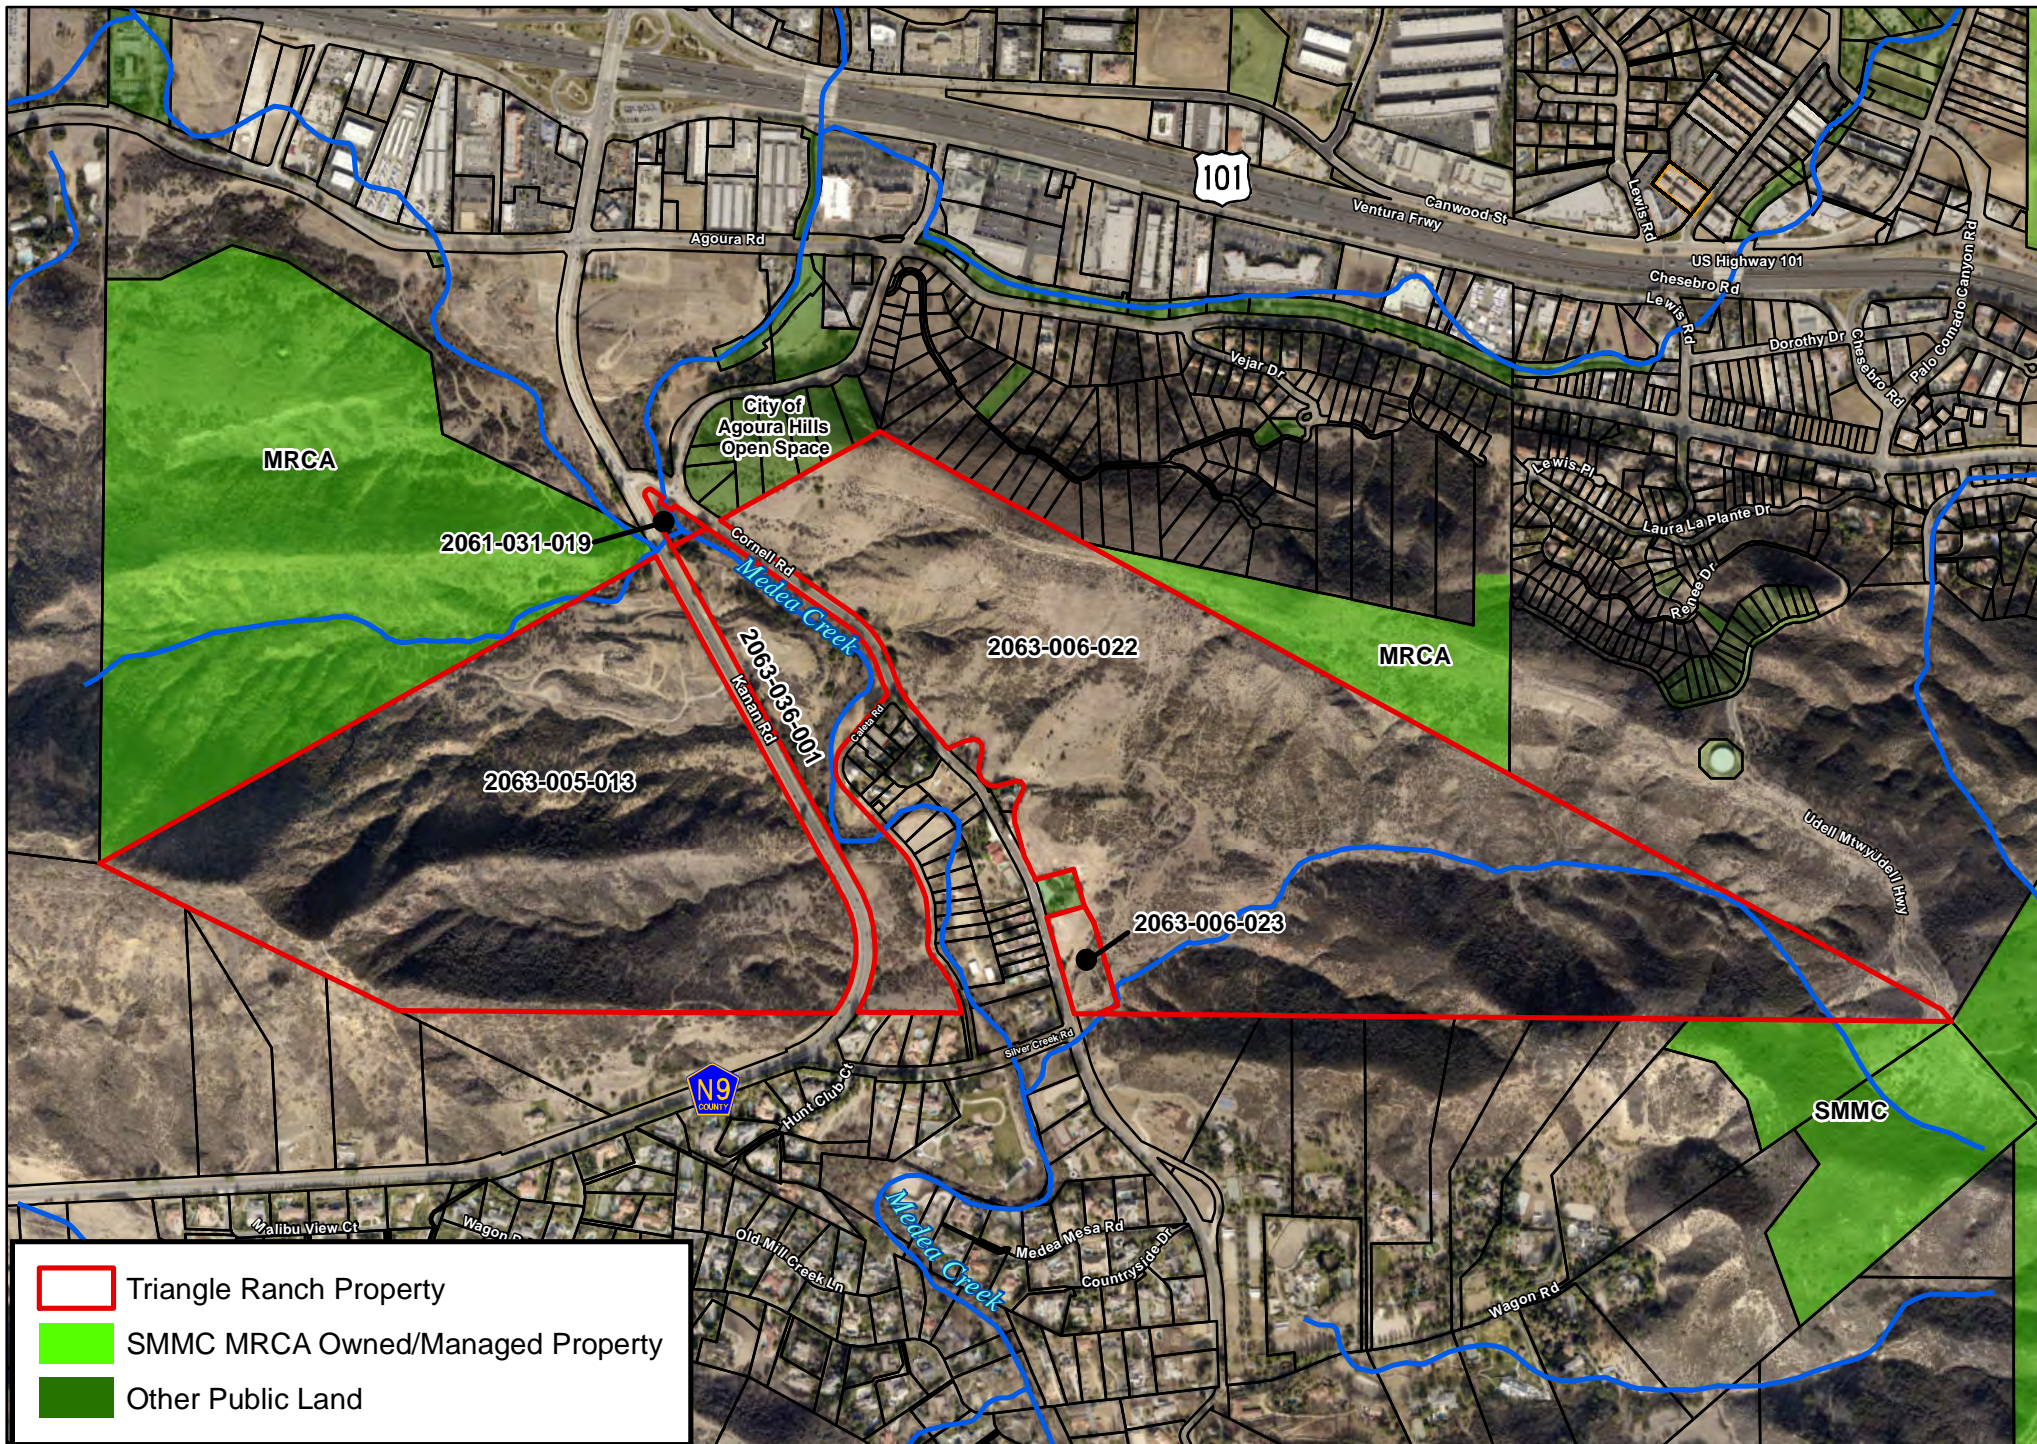

Santa Monica Mountains Triangle Ranch Project Plan

Exhibits

Agenda Item 5

SMMC

3/22/18

Santa Monica Mountains Triangle Ranch Project Plan - Site Map

Santa Monica Mountains Triangle Ranch Project Plan - USGS Map

USGS 7.5' Calabasas, Thousand Oaks Quadrangles

Santa Monica Mountains Triangle Ranch Project Plan - Watershed Map

Santa Monica Mountains Triangle Ranch Project Plan - Habitat Linkage Design Map

Santa Monica Mountains Triangle Ranch Project Plan - Approved Tentative Tract Map