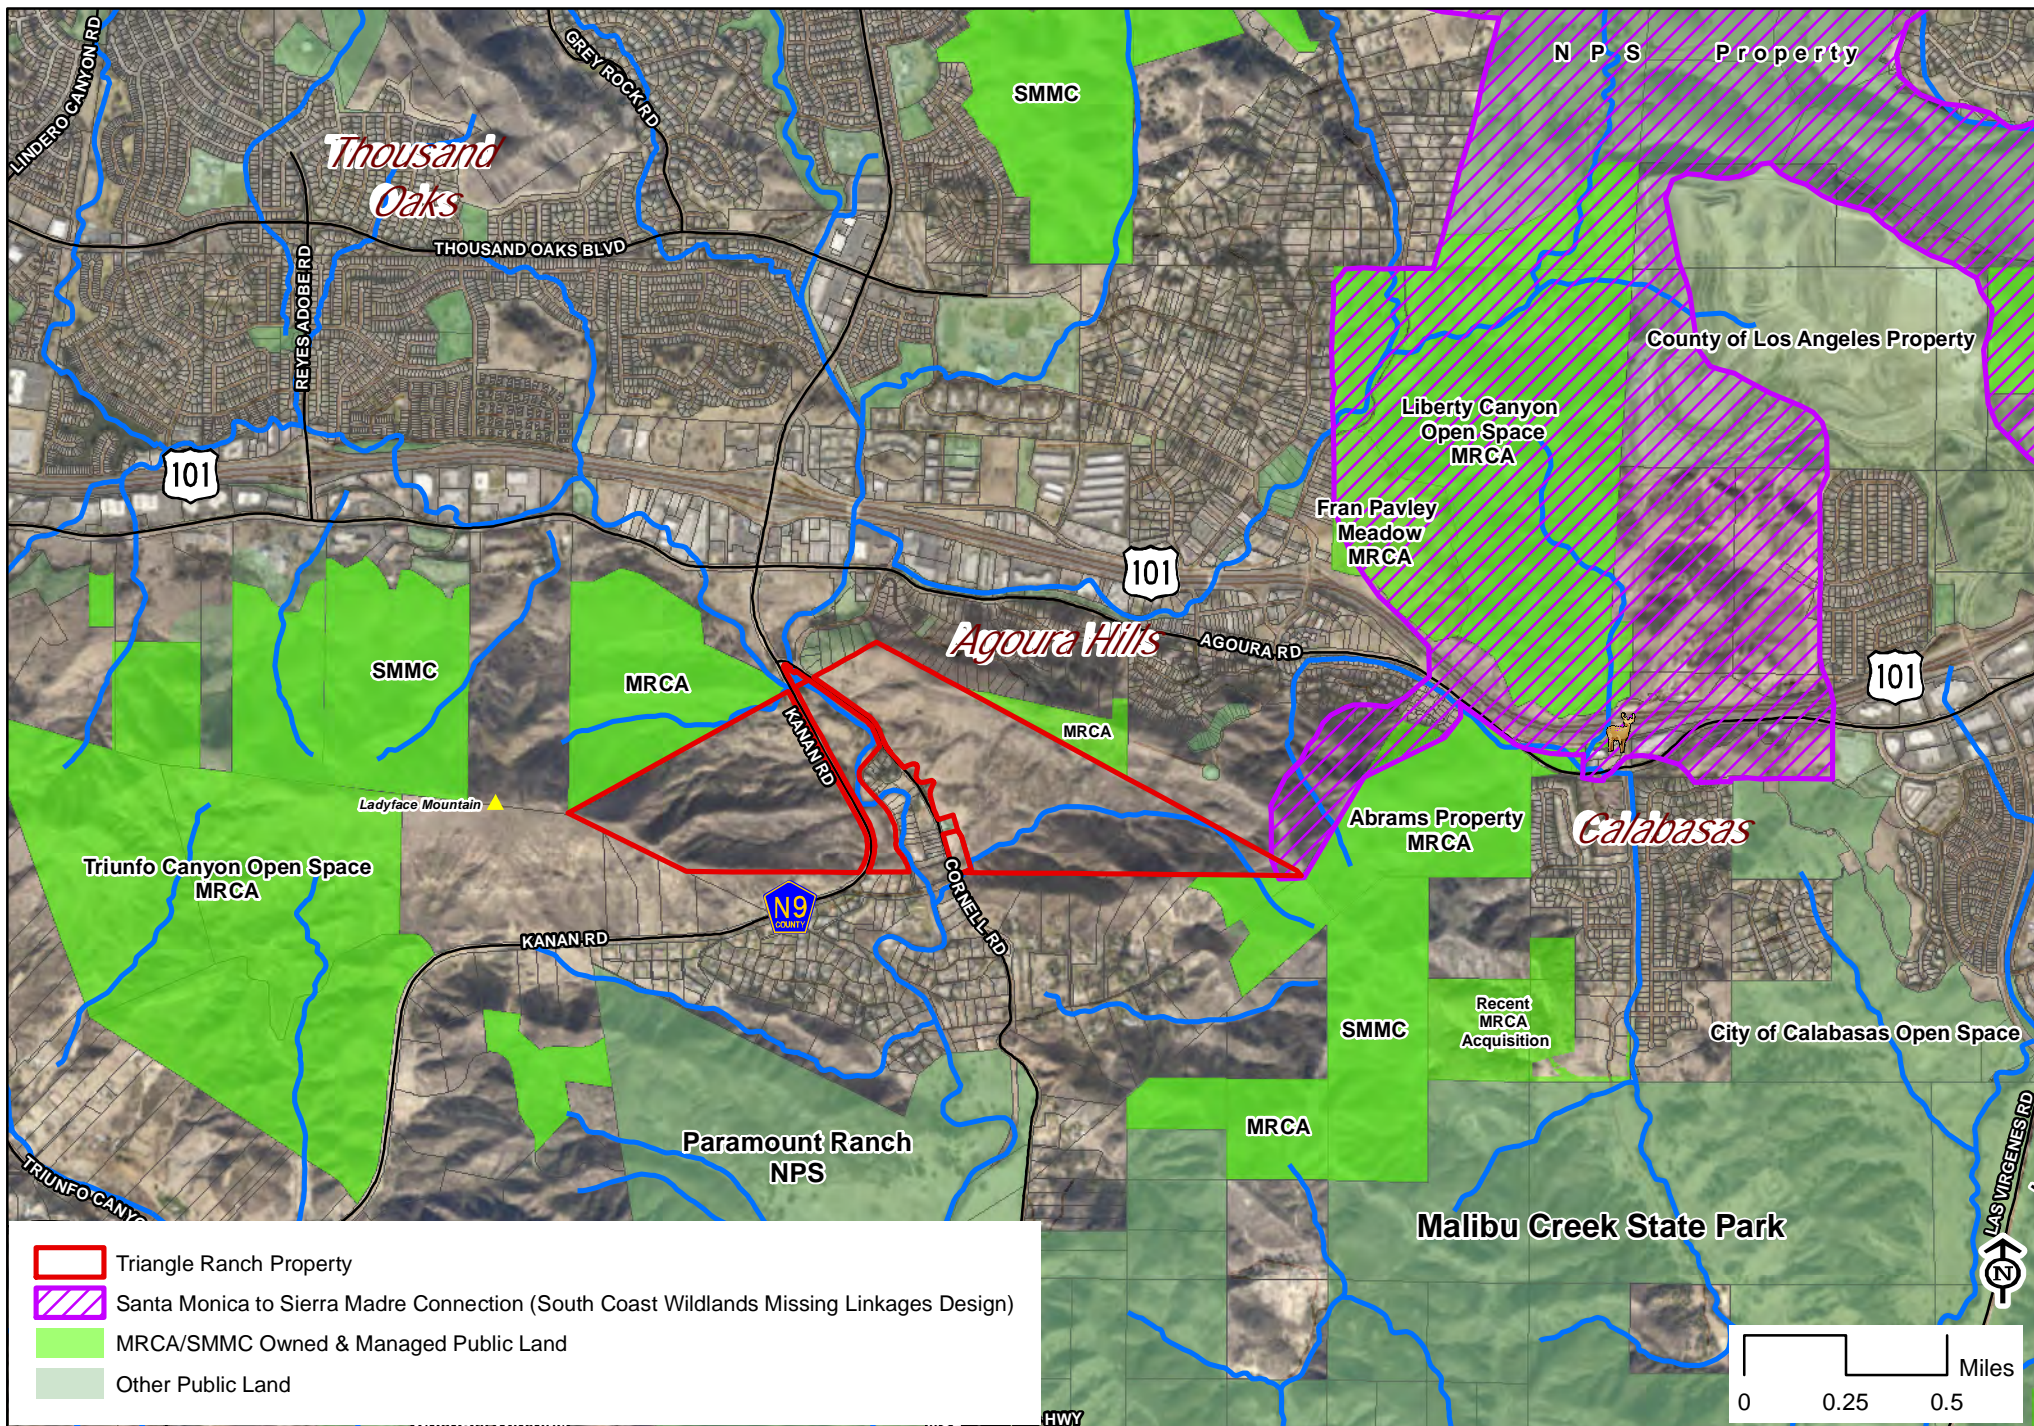

Santa Monica Mountains Triangle Ranch Project Plan

Exhibits

Agenda Item 5

SMMC

3/22/18

Santa Monica Mountains Triangle Ranch Project Plan - Site Map

Santa Monica Mountains Triangle Ranch Project Plan - USGS Map

USGS 7.5' Calabasas, Thousand Oaks Quadrangles

Santa Monica Mountains Triangle Ranch Project Plan - Watershed Map

Santa Monica Mountains Triangle Ranch Project Plan - Habitat Linkage Design Map

Santa Monica Mountains Triangle Ranch Project Plan - Approved Tentative Tract Map