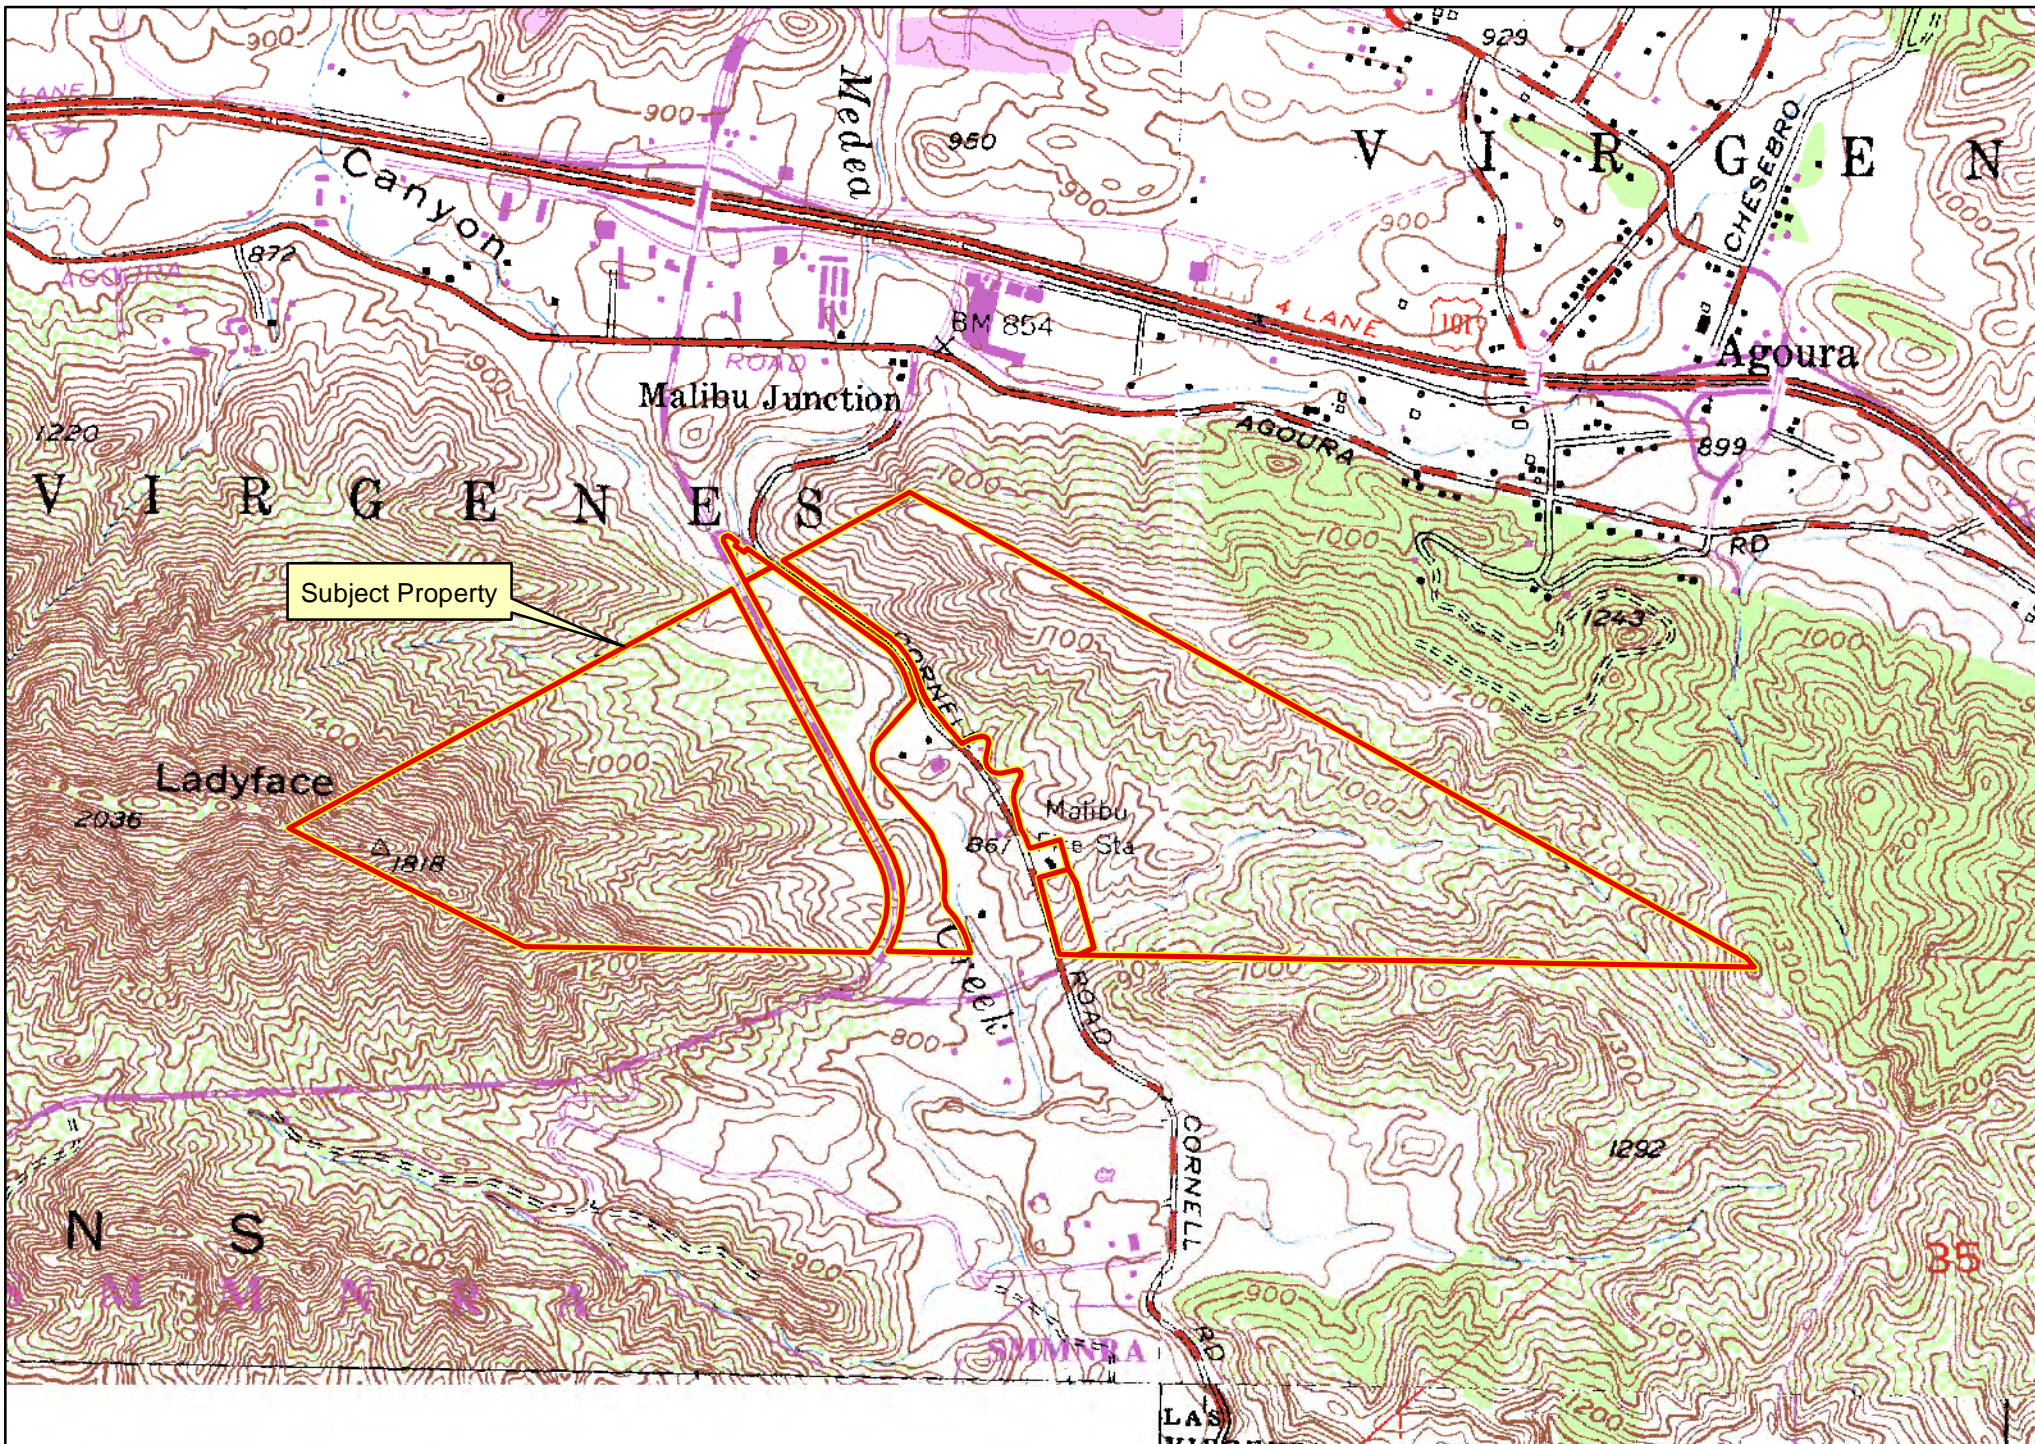

Santa Monica Mountains Triangle Ranch Project Plan

Exhibits

Agenda Item 5

SMMC

3/22/18

Santa Monica Mountains Triangle Ranch Project Plan - Site Map

Santa Monica Mountains Triangle Ranch Project Plan - USGS Map

USGS 7.5' Calabasas, Thousand Oaks Quadrangles

Santa Monica Mountains Triangle Ranch Project Plan - Watershed Map

Santa Monica Mountains Triangle Ranch Project Plan - Habitat Linkage Design Map

Santa Monica Mountains Triangle Ranch Project Plan - Approved Tentative Tract Map