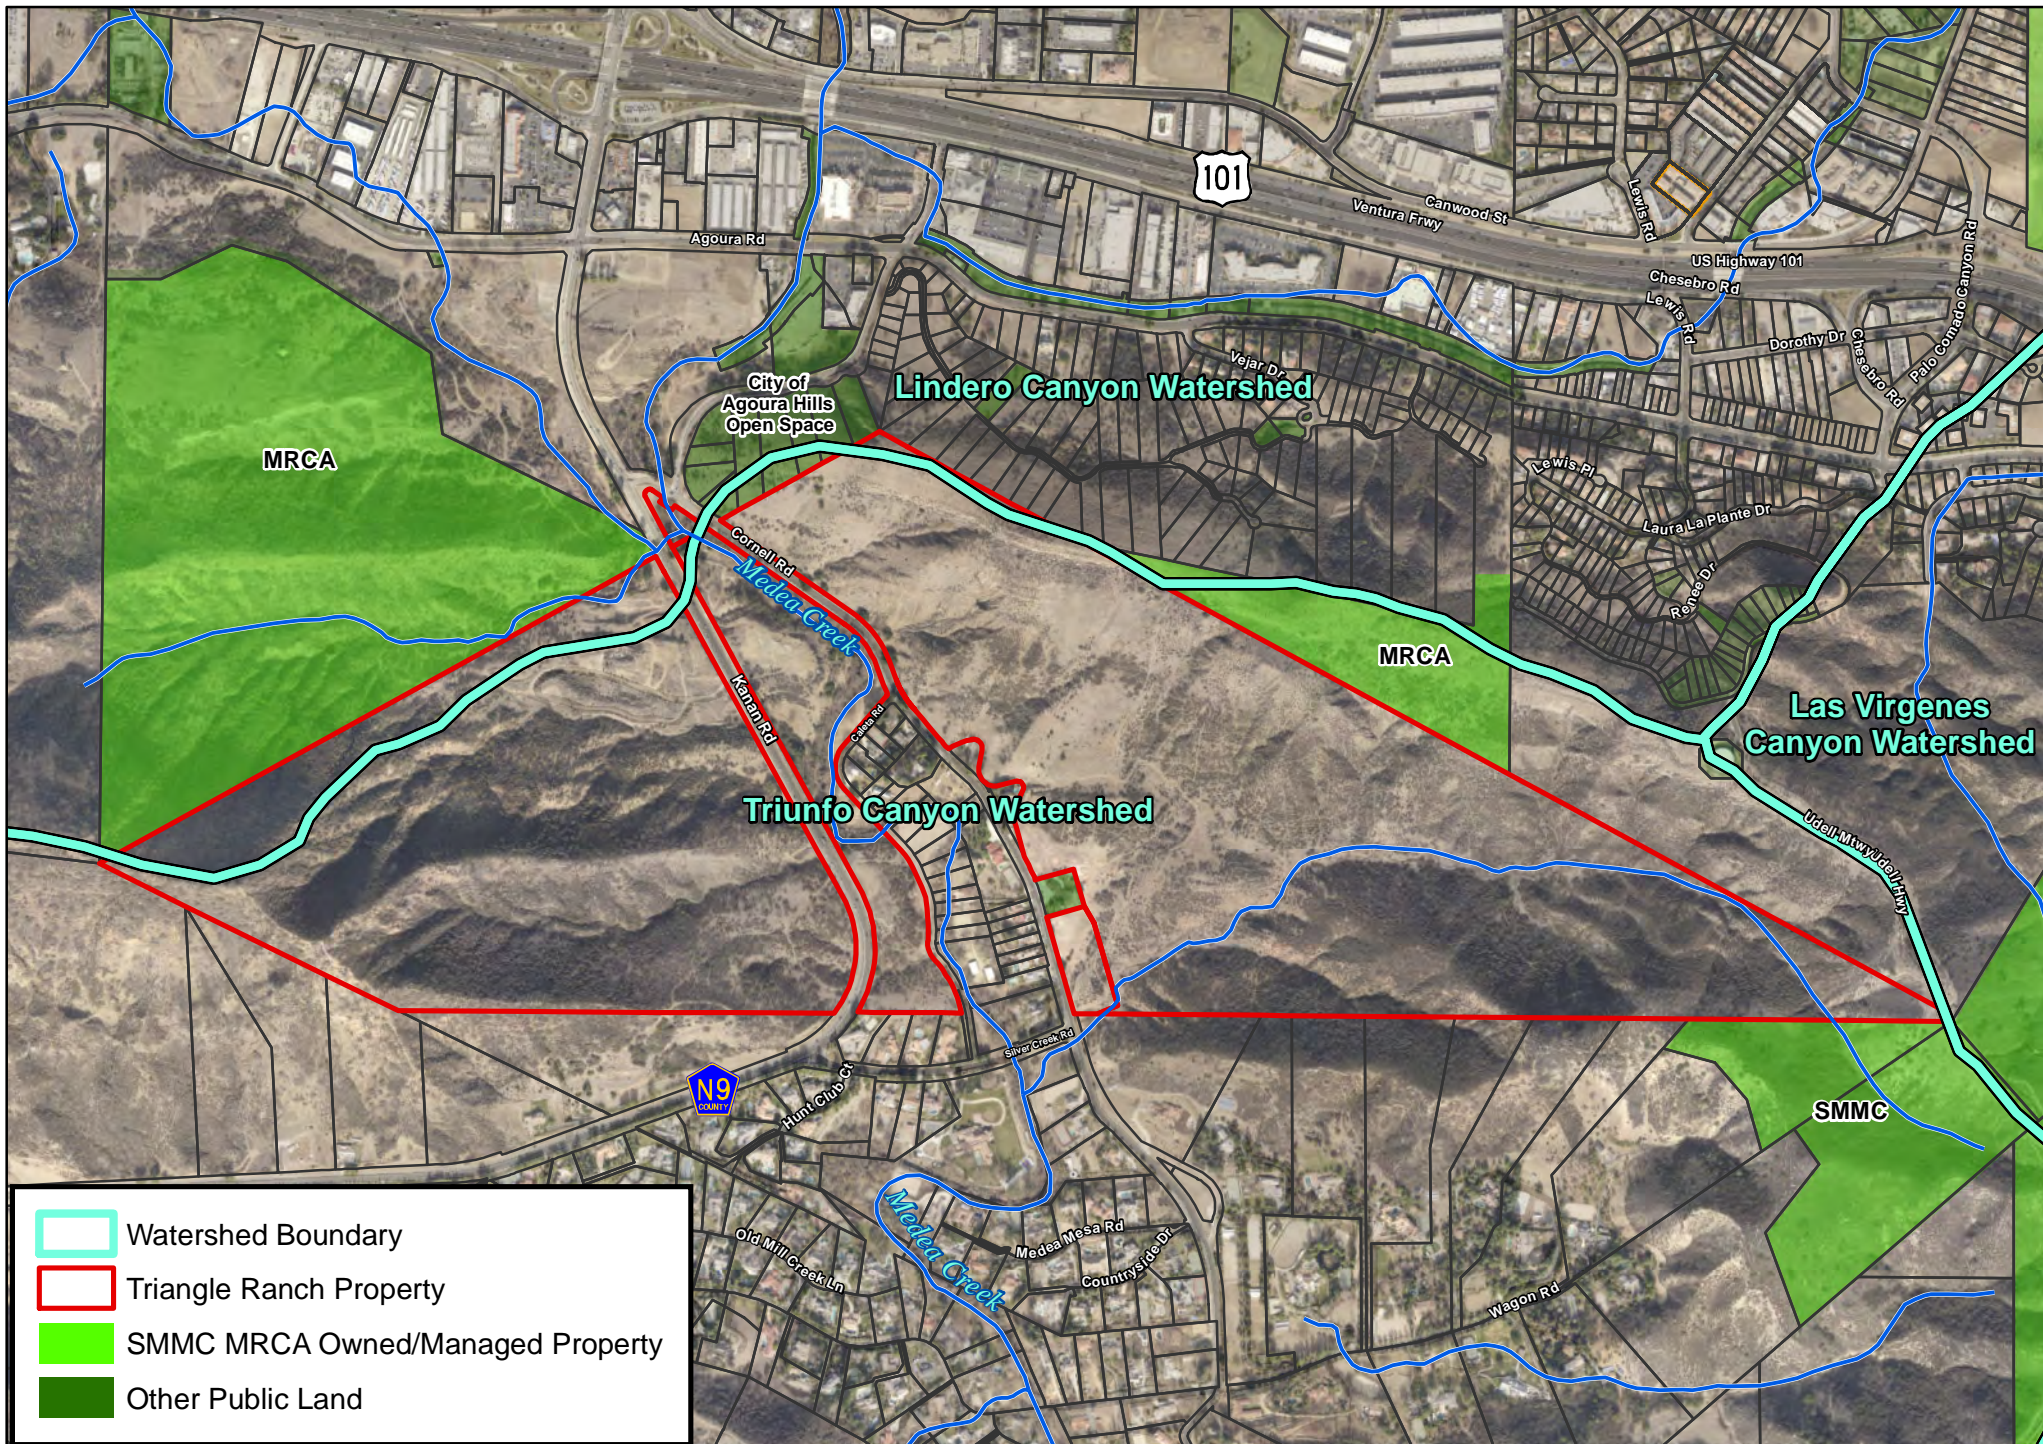

Santa Monica Mountains Triangle Ranch Project Plan

Exhibits

Agenda Item 5

SMMC

3/22/18

Santa Monica Mountains Triangle Ranch Project Plan - Site Map

Santa Monica Mountains Triangle Ranch Project Plan - USGS Map

USGS 7.5' Calabasas, Thousand Oaks Quadrangles

Santa Monica Mountains Triangle Ranch Project Plan - Watershed Map

Santa Monica Mountains Triangle Ranch Project Plan - Habitat Linkage Design Map

Santa Monica Mountains Triangle Ranch Project Plan - Approved Tentative Tract Map