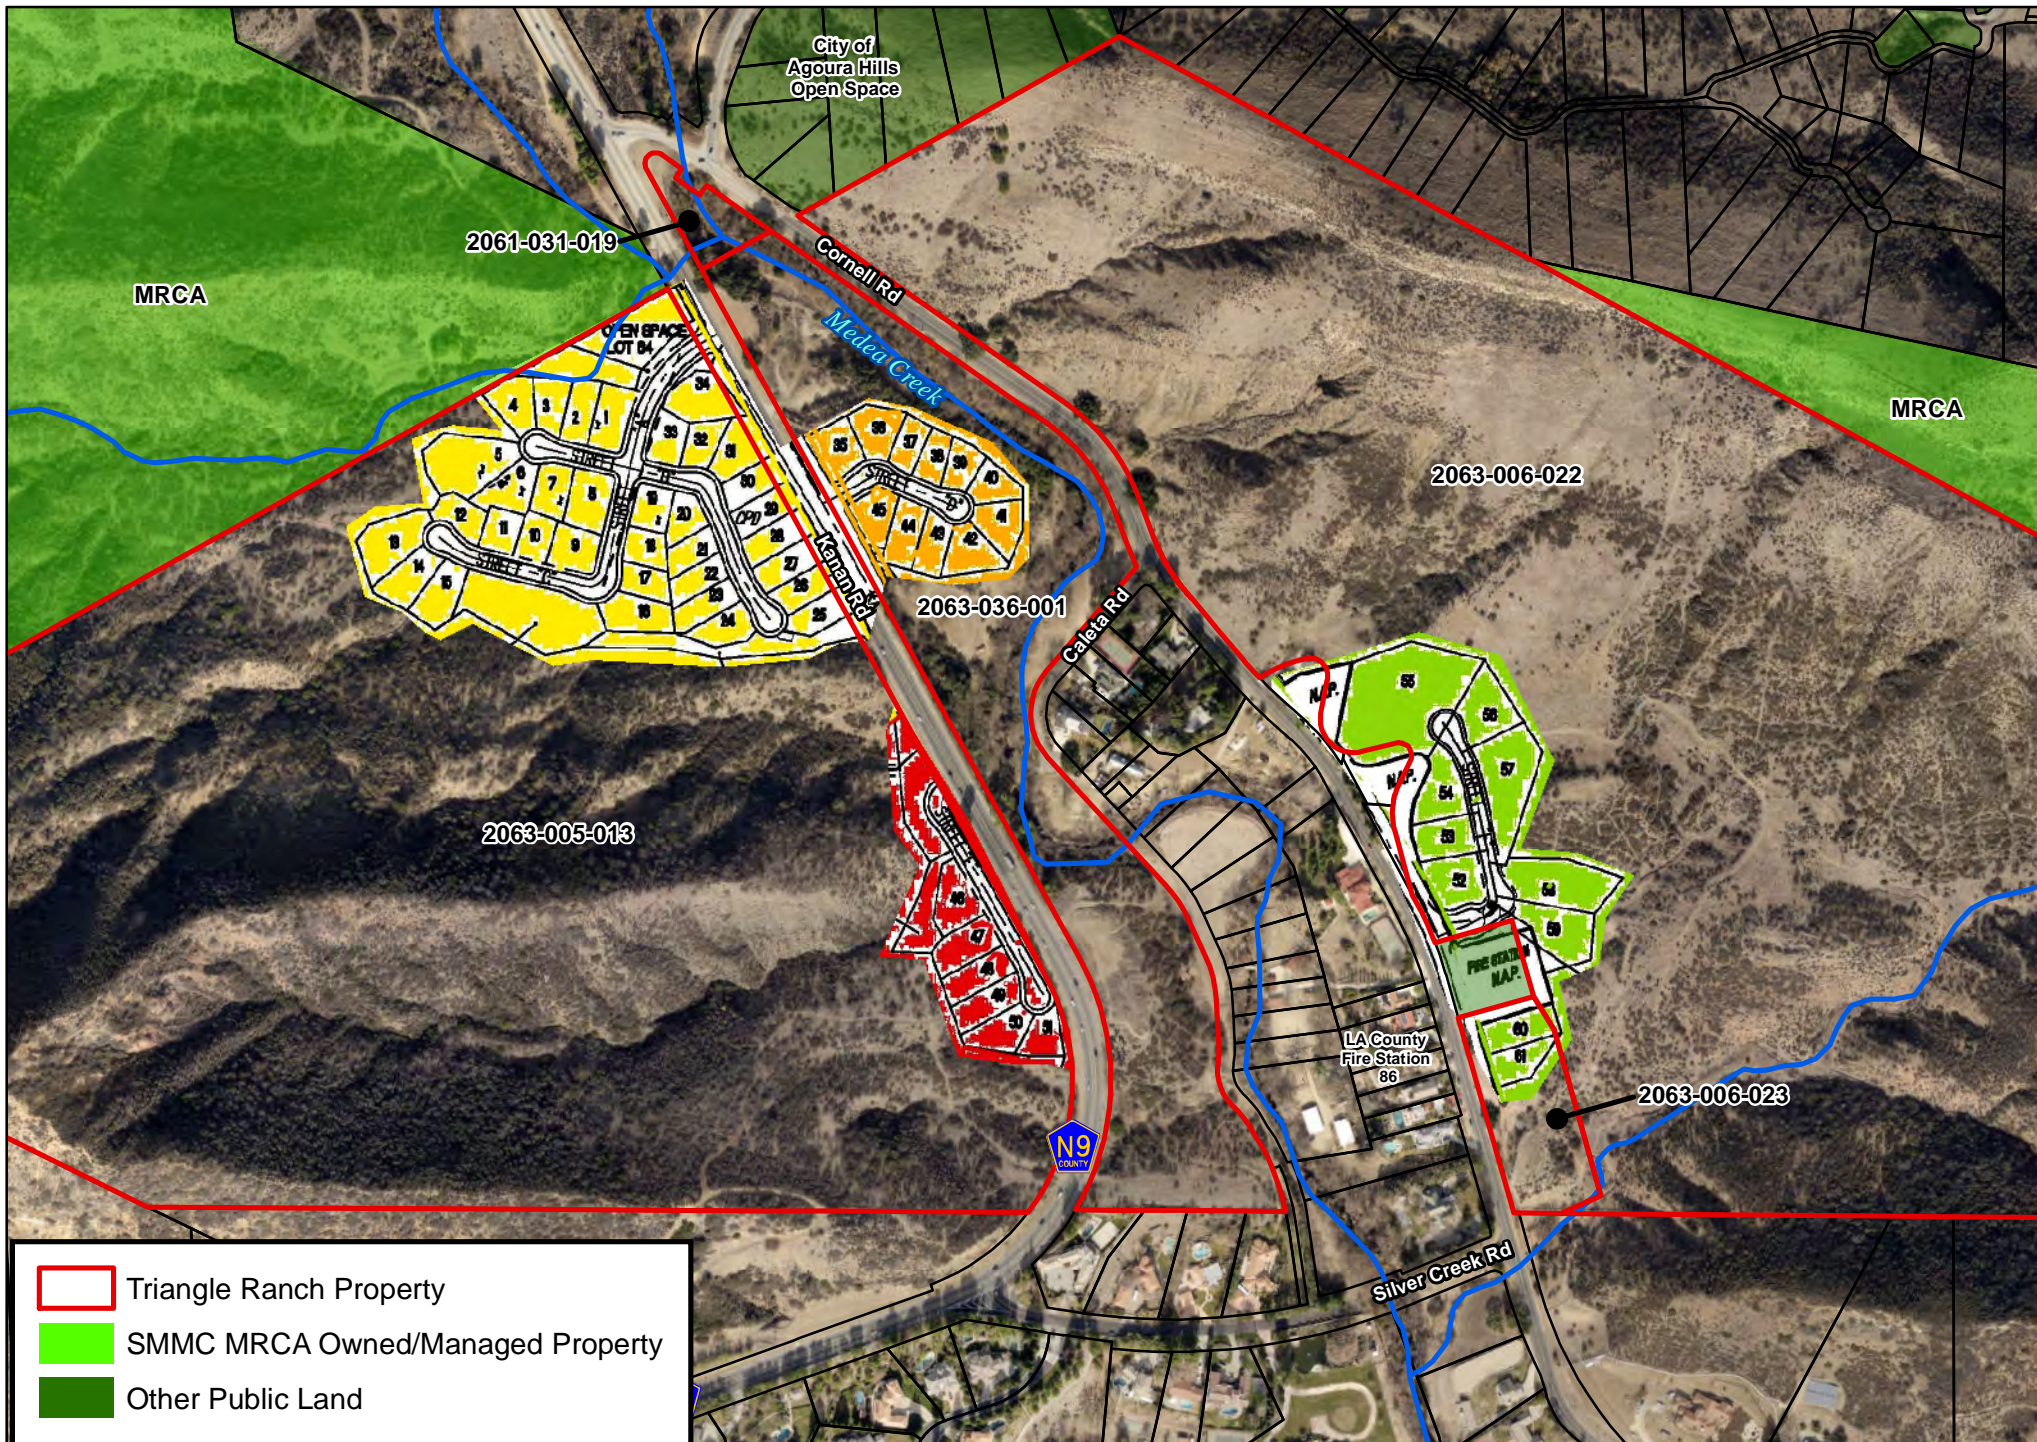

Santa Monica Mountains Triangle Ranch Project Plan

Exhibits

Agenda Item 5

SMMC

3/22/18

Santa Monica Mountains Triangle Ranch Project Plan - Site Map

Santa Monica Mountains Triangle Ranch Project Plan - USGS Map

USGS 7.5' Calabasas, Thousand Oaks Quadrangles

Santa Monica Mountains Triangle Ranch Project Plan - Watershed Map

Santa Monica Mountains Triangle Ranch Project Plan - Habitat Linkage Design Map

Santa Monica Mountains Triangle Ranch Project Plan - Approved Tentative Tract Map